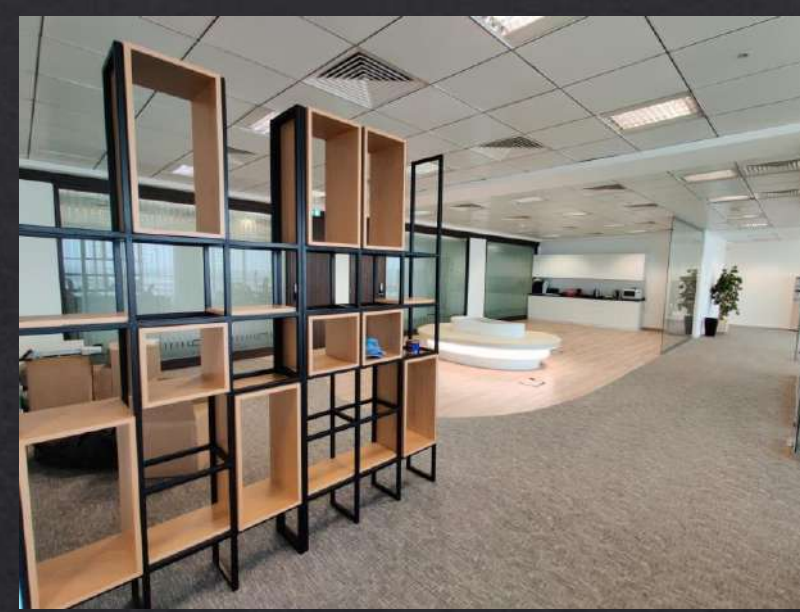

CREATIVE LAB

YOUR CREATIVE FIT OUT PARTNER

PROJECT: SGE, MARINA PLAZA, DUBAI

PROJECT: JOHNSON CONTROLS INTERNATIONAL, SZR, DUBAI

PROJECT: JOHNSON CONTROLS INTL., DSO, DUBAI

PROJECT: DDS, ARJAN, DUBAI

PROJECT: DEJAVU, MEDIA CITY, DUBAI