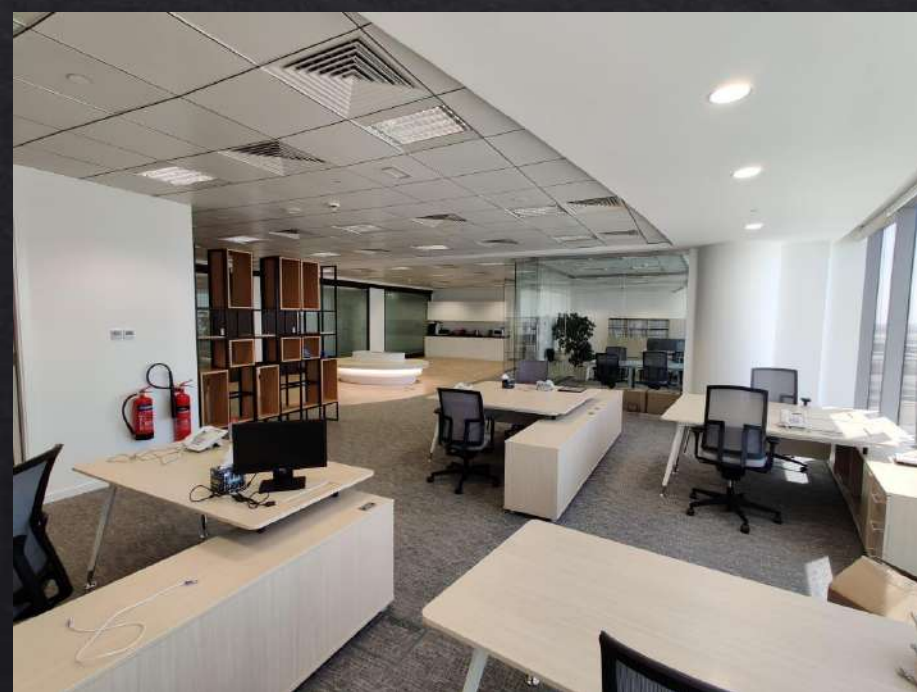

CREATIVE LAB

YOUR CREATIVE FIT OUT PARTNER

PROJECT: SGE, MARINA PLAZA, DUBAI

PROJECT: JOHNSON CONTROLS INTERNATIONAL, SZR, DUBAI

PROJECT: JOHNSON CONTROLS INTL., DSO, DUBAI

PROJECT: DDS, ARJAN, DUBAI

PROJECT: DEJAVU, MEDIA CITY, DUBAI