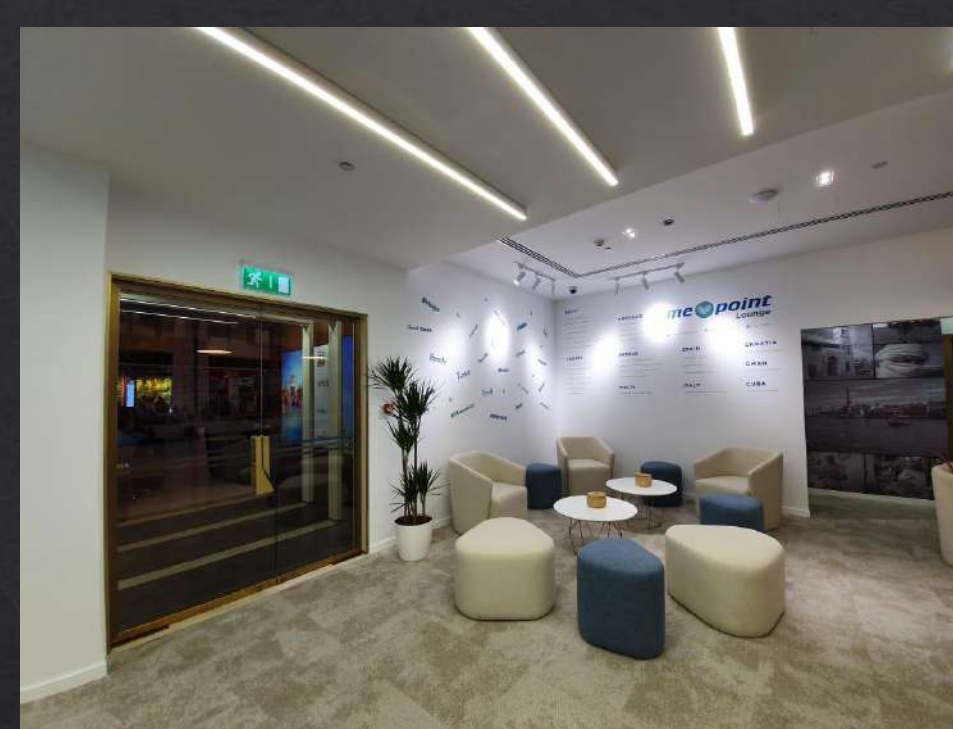

PROJECT: MEETING POINT, SOFITEL THE PALM, DUBAI