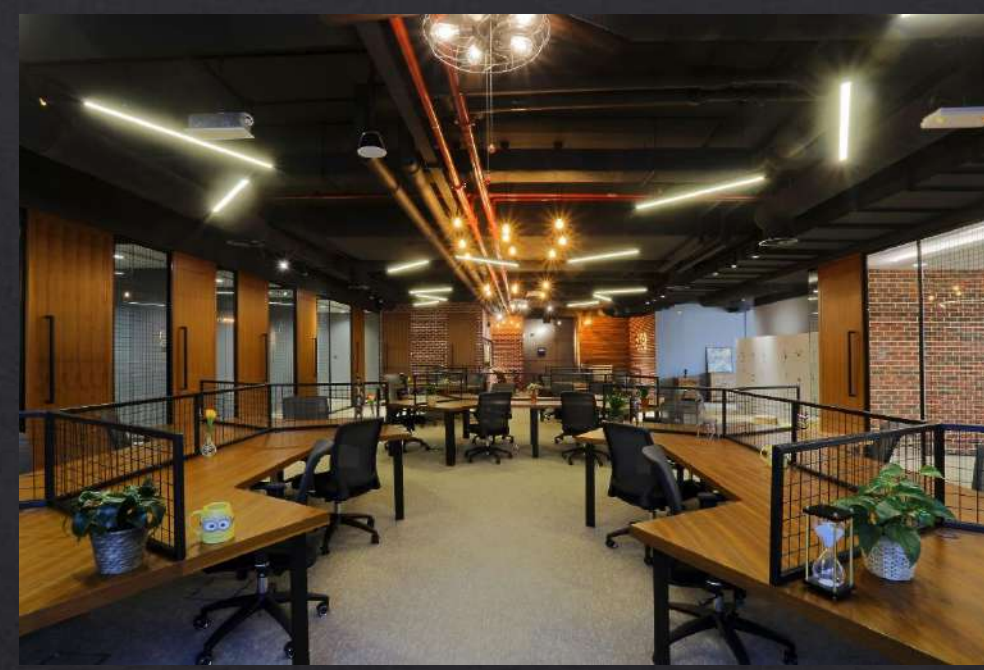

CREATIVE LAB

YOUR CREATIVE FIT OUT PARTNER

PROJECT: SGE, MARINA PLAZA, DUBAI

PROJECT: JOHNSON CONTROLS INTERNATIONAL, SZR, DUBAI

PROJECT: JOHNSON CONTROLS INTL., DSO, DUBAI

PROJECT: DDS, ARJAN, DUBAI

PROJECT: DEJAVU, MEDIA CITY, DUBAI