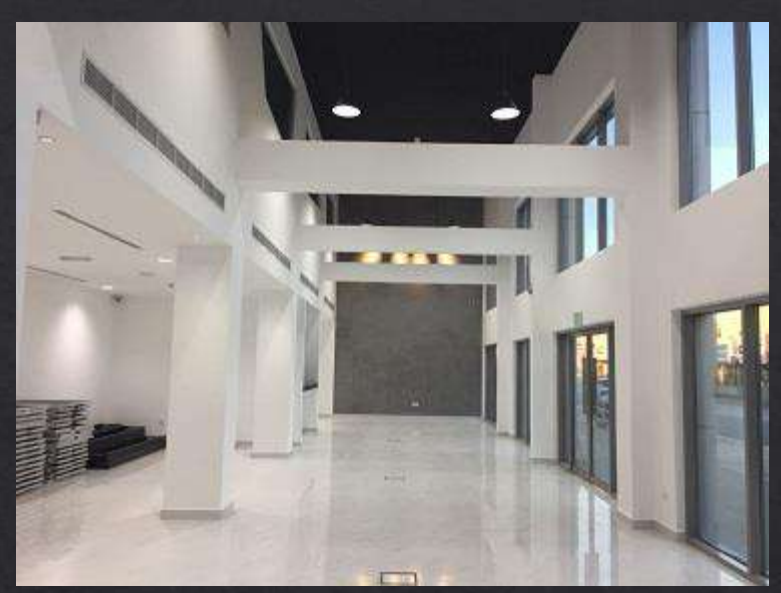

PROJECT: CME, BOSCH SHOWROOM, SHARJAH