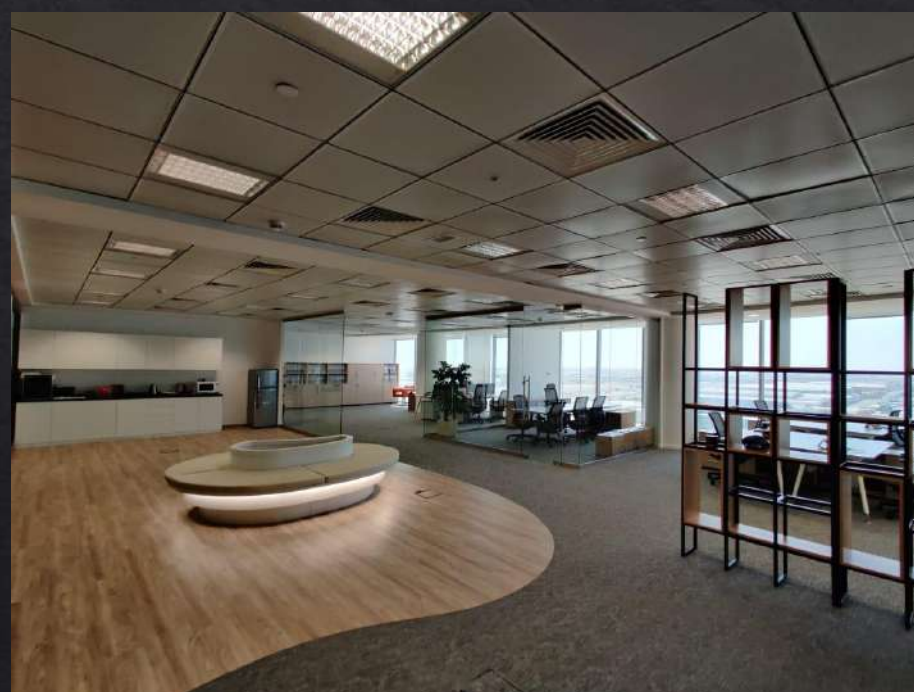

CREATIVE LAB

YOUR CREATIVE FIT OUT PARTNER

PROJECT: SGE, MARINA PLAZA, DUBAI

PROJECT: JOHNSON CONTROLS INTERNATIONAL, SZR, DUBAI

PROJECT: JOHNSON CONTROLS INTL., DSO, DUBAI

PROJECT: DDS, ARJAN, DUBAI

PROJECT: DEJAVU, MEDIA CITY, DUBAI